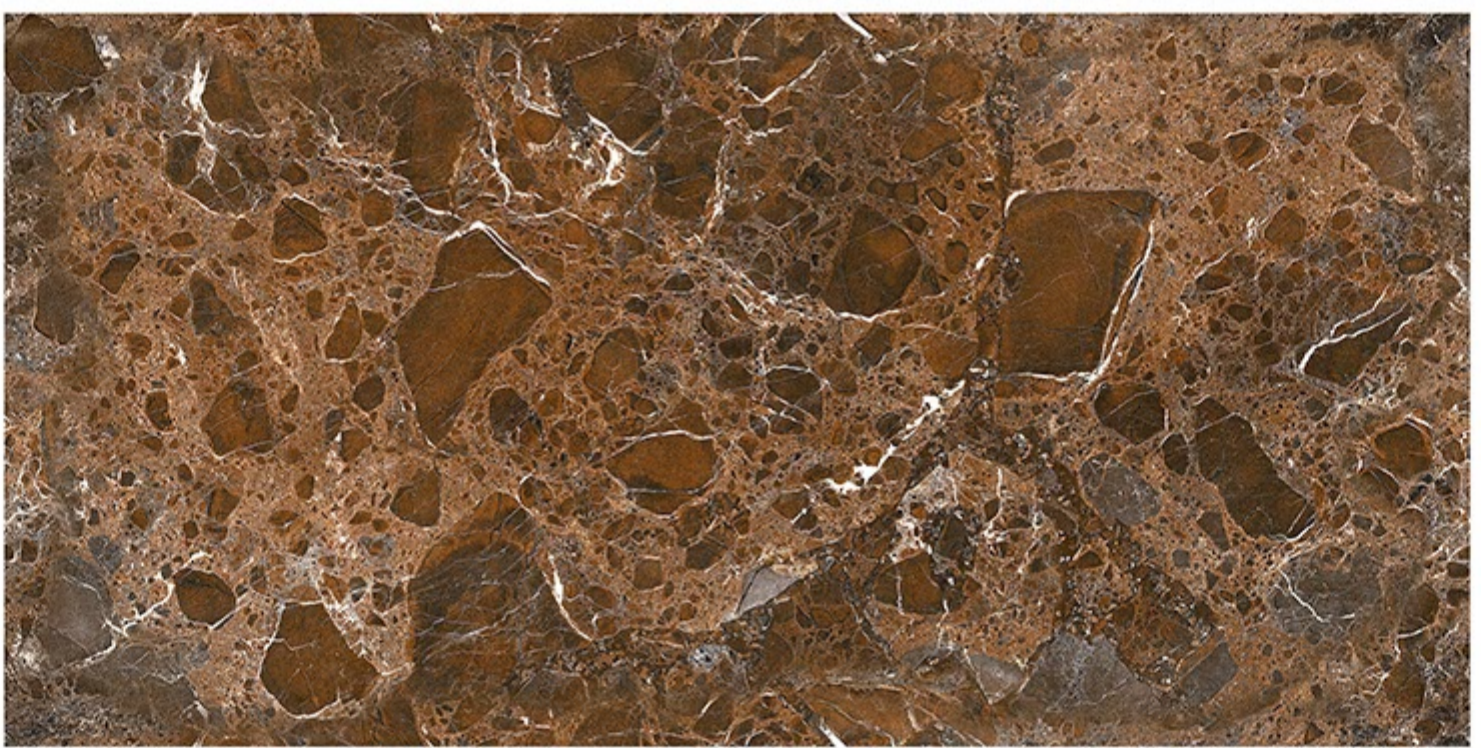

GLOSSY

300x600mm

Fill your
Space With delightful **creations**