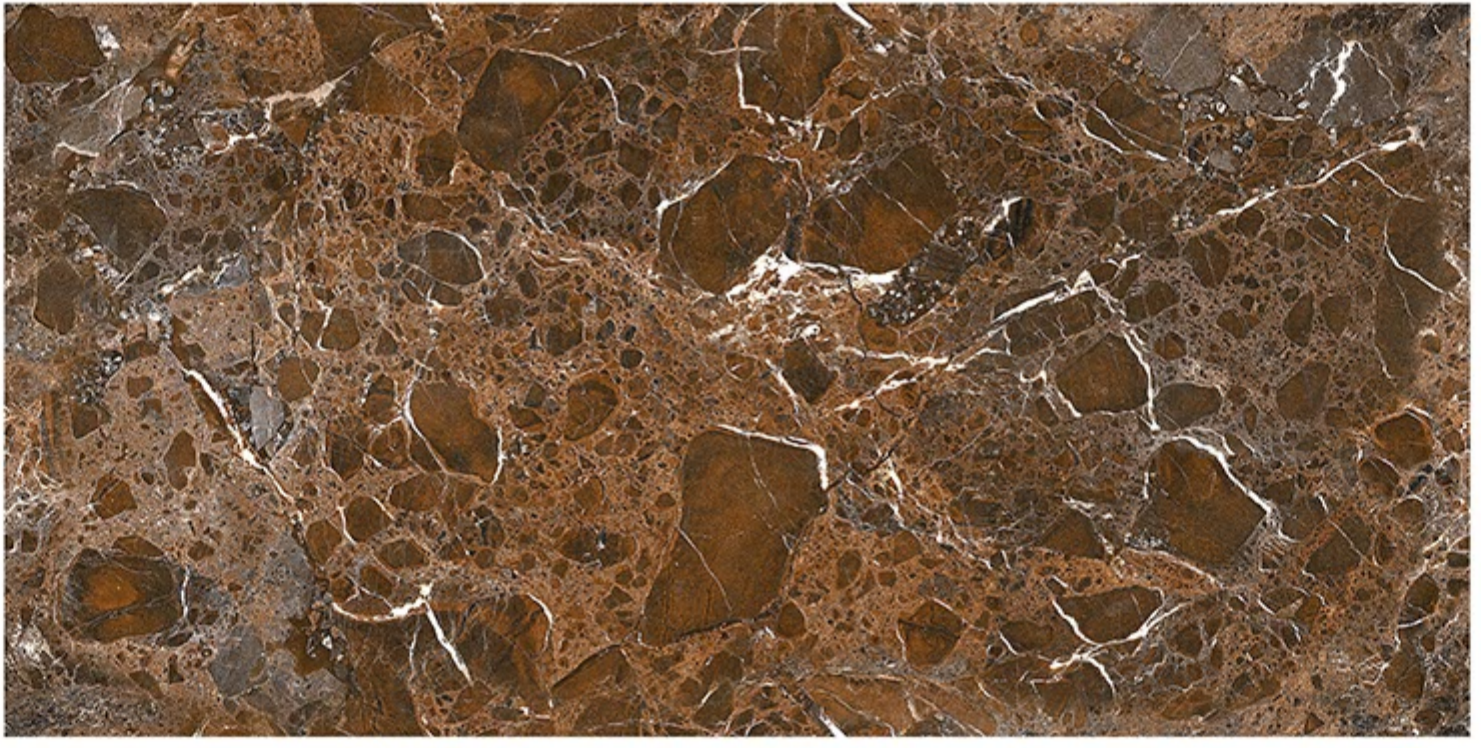

GLOSSY

300x600mm

Fill your
Space With delightful **creations**