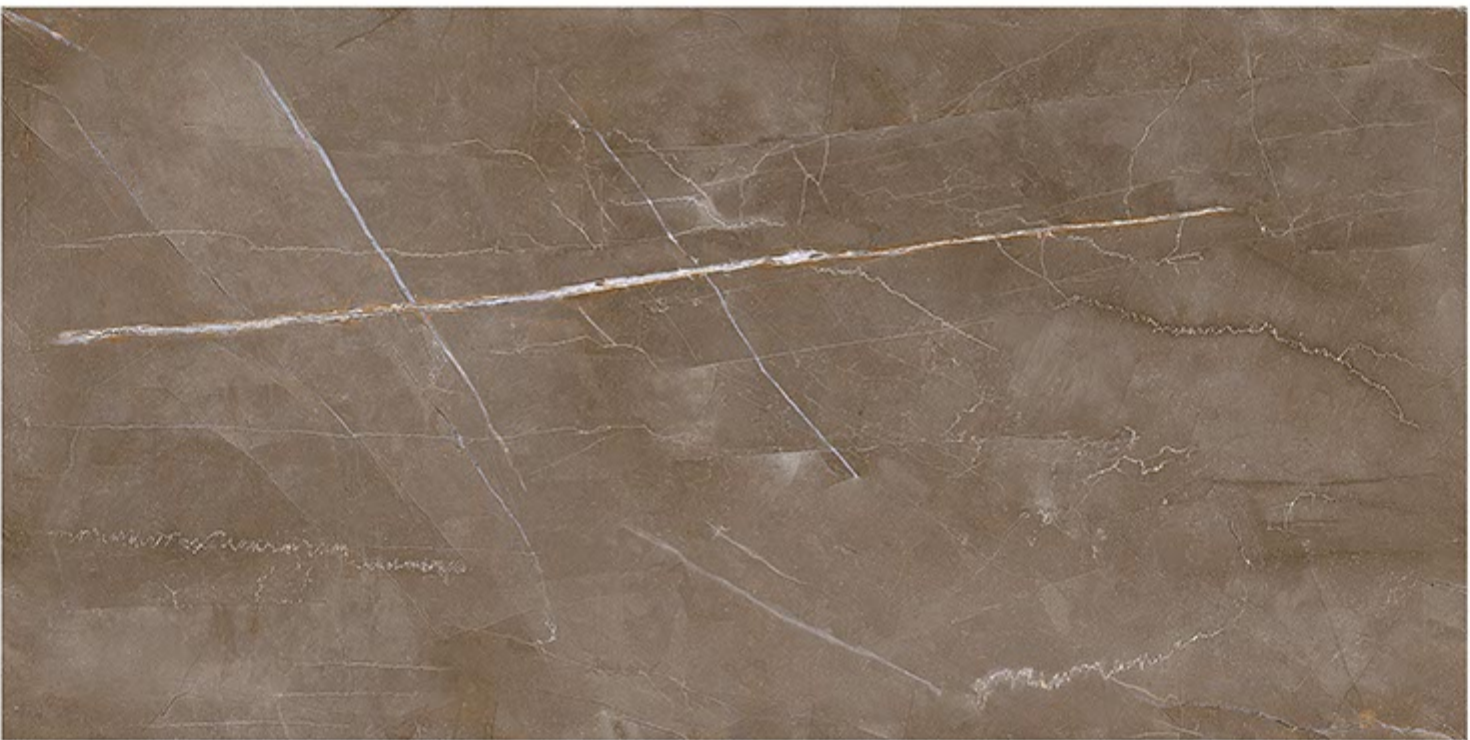

GLOSSY

300x600mm

Fill your
Space With delightful **creations**