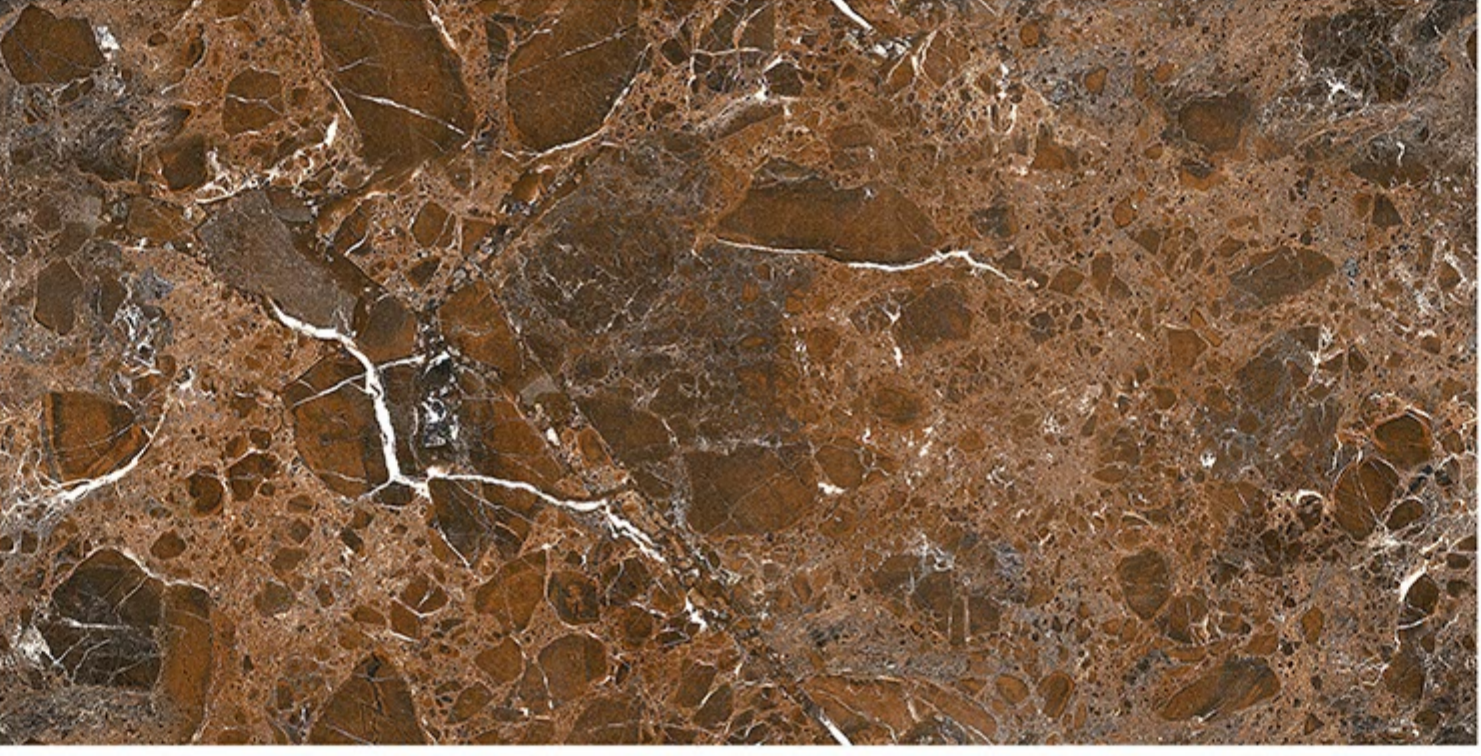

300x600mm

Fill your
Space With delightful **creations**

DESIGN CODE - **1120_MARBLE**

experience the
new way

GLOSSY

300x600mm

Fill your
Space With delightful **creations**

DESIGN CODE - **1121_MARBLE**