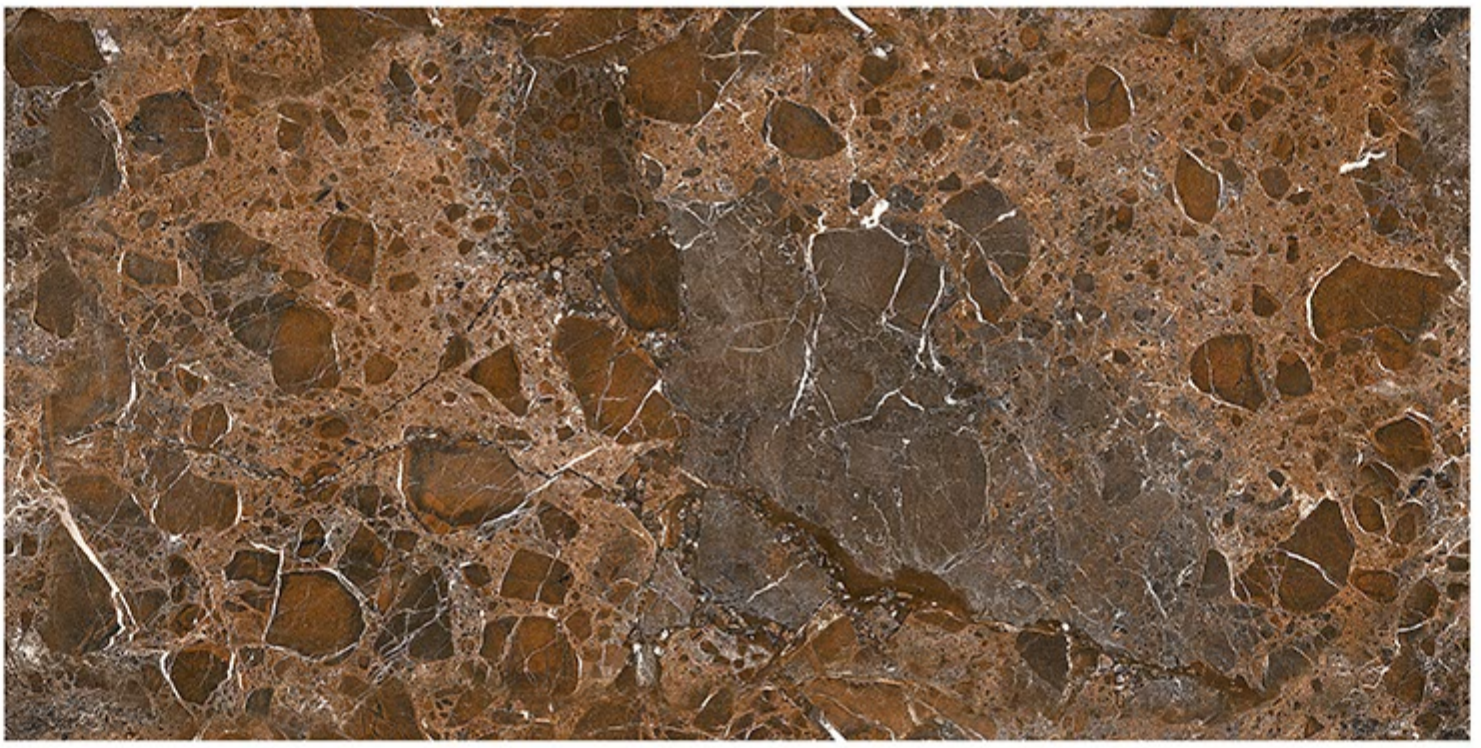

GLOSSY

300x600mm

Fill your
Space With delightful **creations**