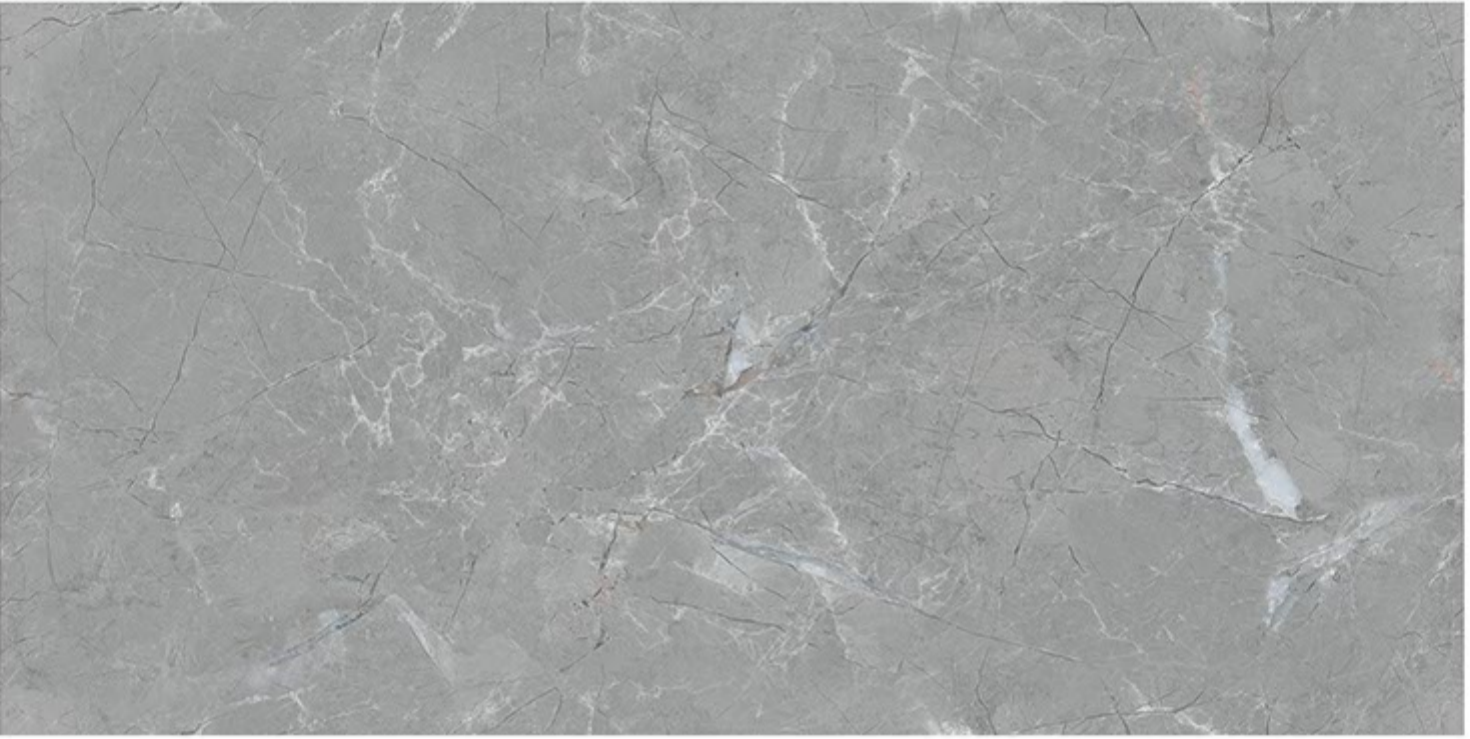

GLOSSY

300x600mm

Fill your
Space With delightful **creations**

DESIGN CODE - **1117_MARBLE**

experience the
new way

GLOSSY

300x600mm

Fill your
Space With delightful **creations**