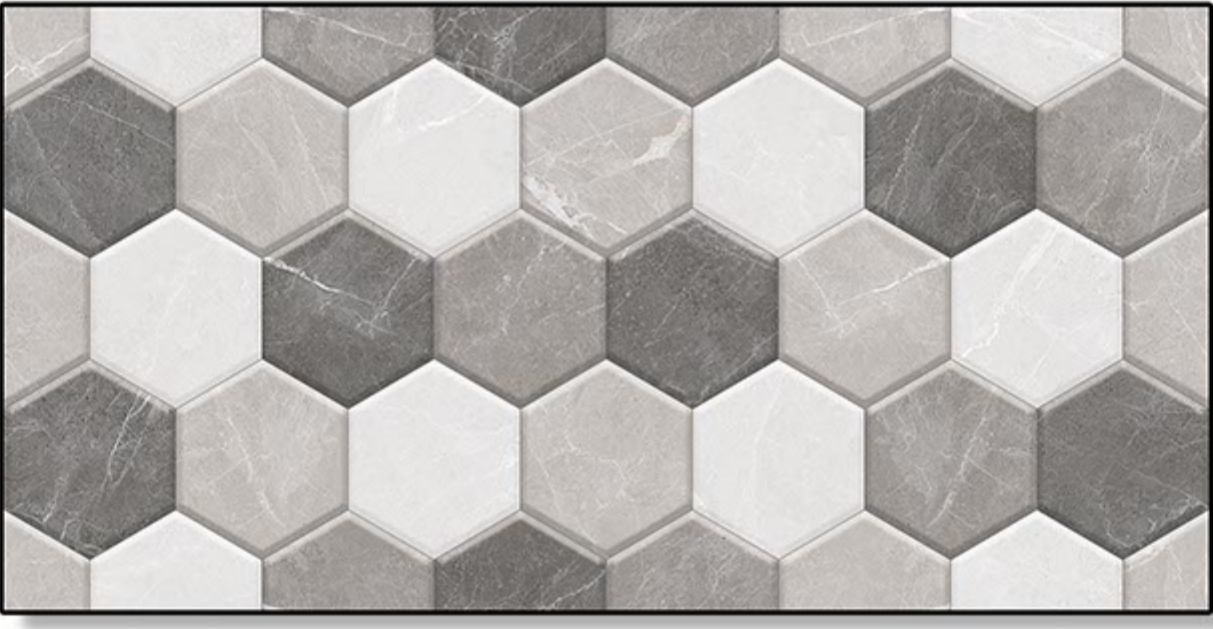

300x600mm

Fill your
Space With delightful **creations**

DESIGN CODE - **1196_MARBLE**

experience the
new way

ALTERNATIVE COLORS

GLOSSY

300x600mm

Fill your
Space With delightful creations