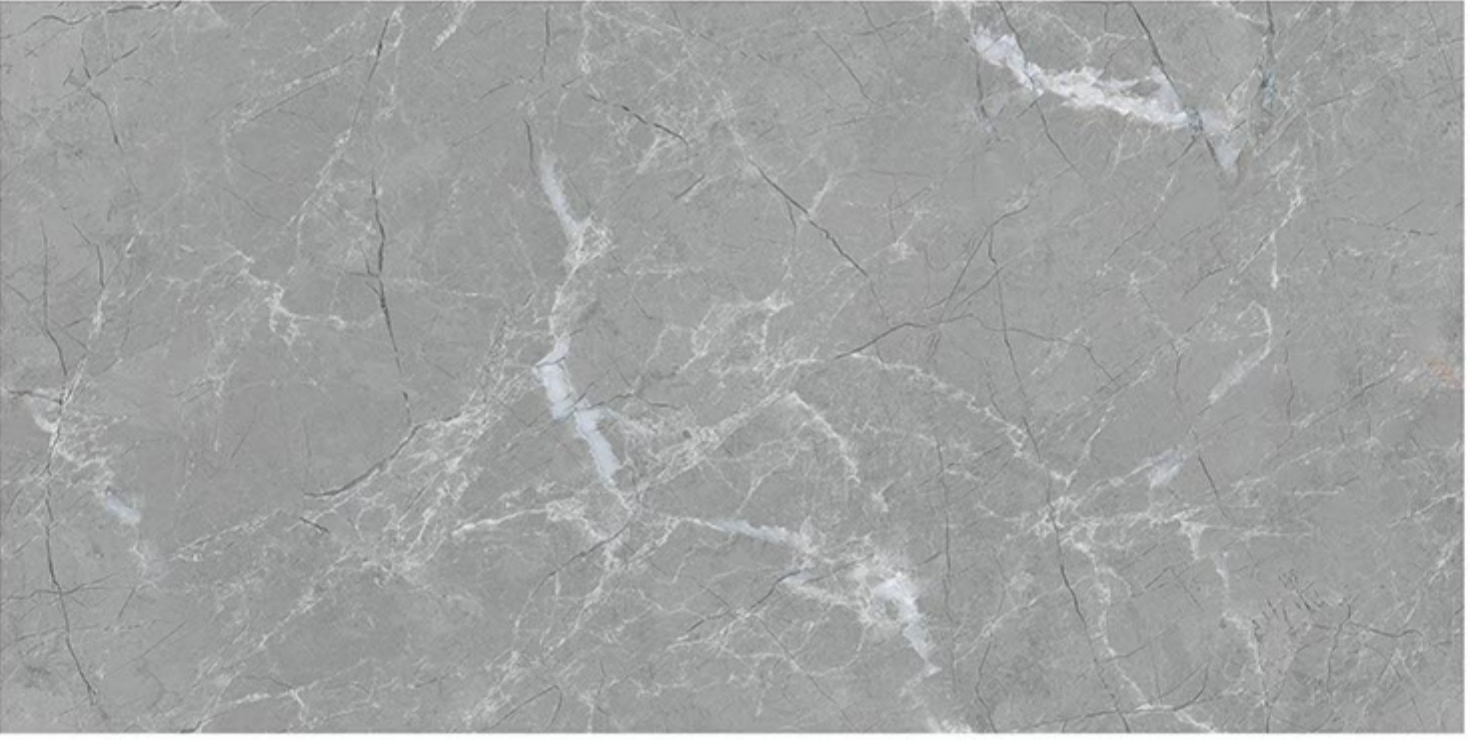

GLOSSY

300x600mm

Fill your
Space With delightful **creations**

DESIGN CODE - **1117_MARBLE**

experience the
new way

GLOSSY

300x600mm

Fill your
Space With delightful **creations**