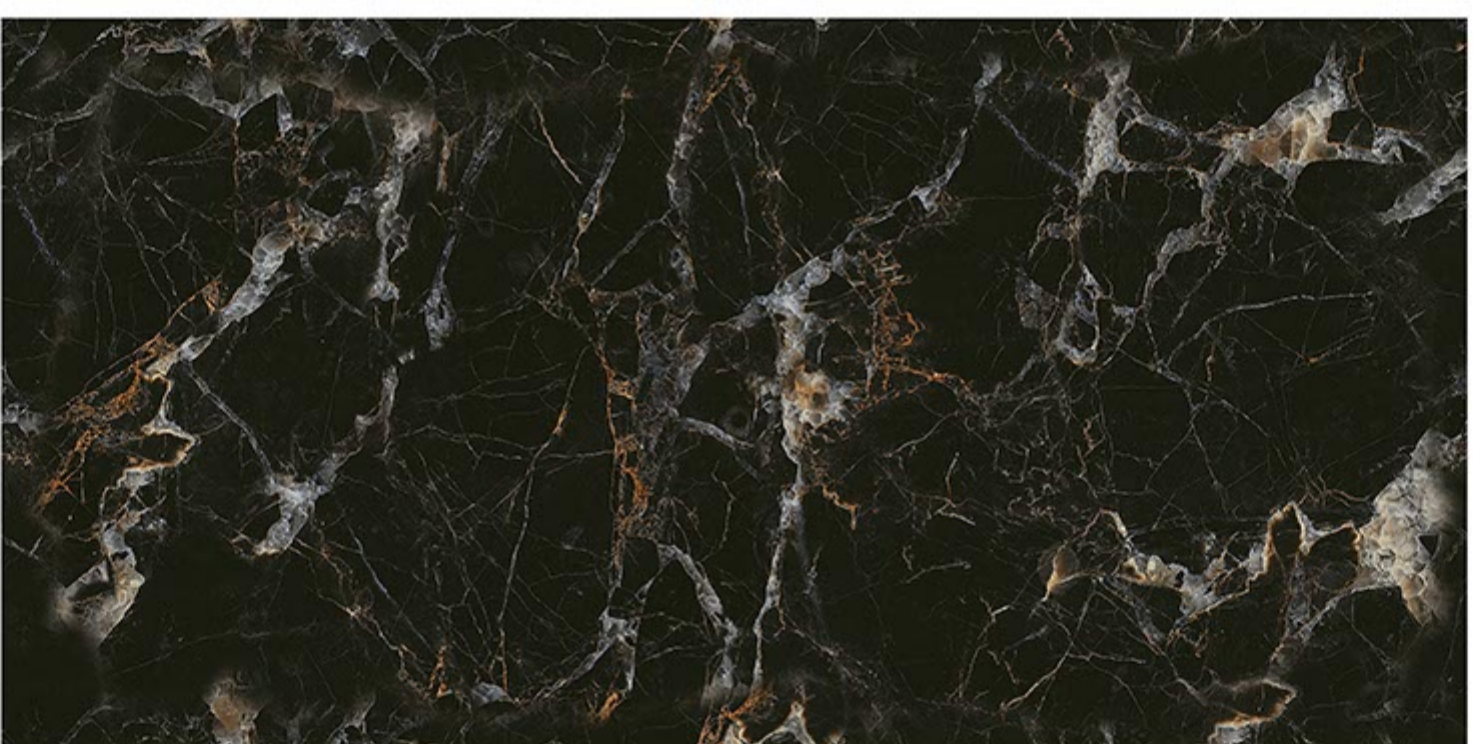

GLOSSY

300x600mm

Fill your
Space With delightful **creations**