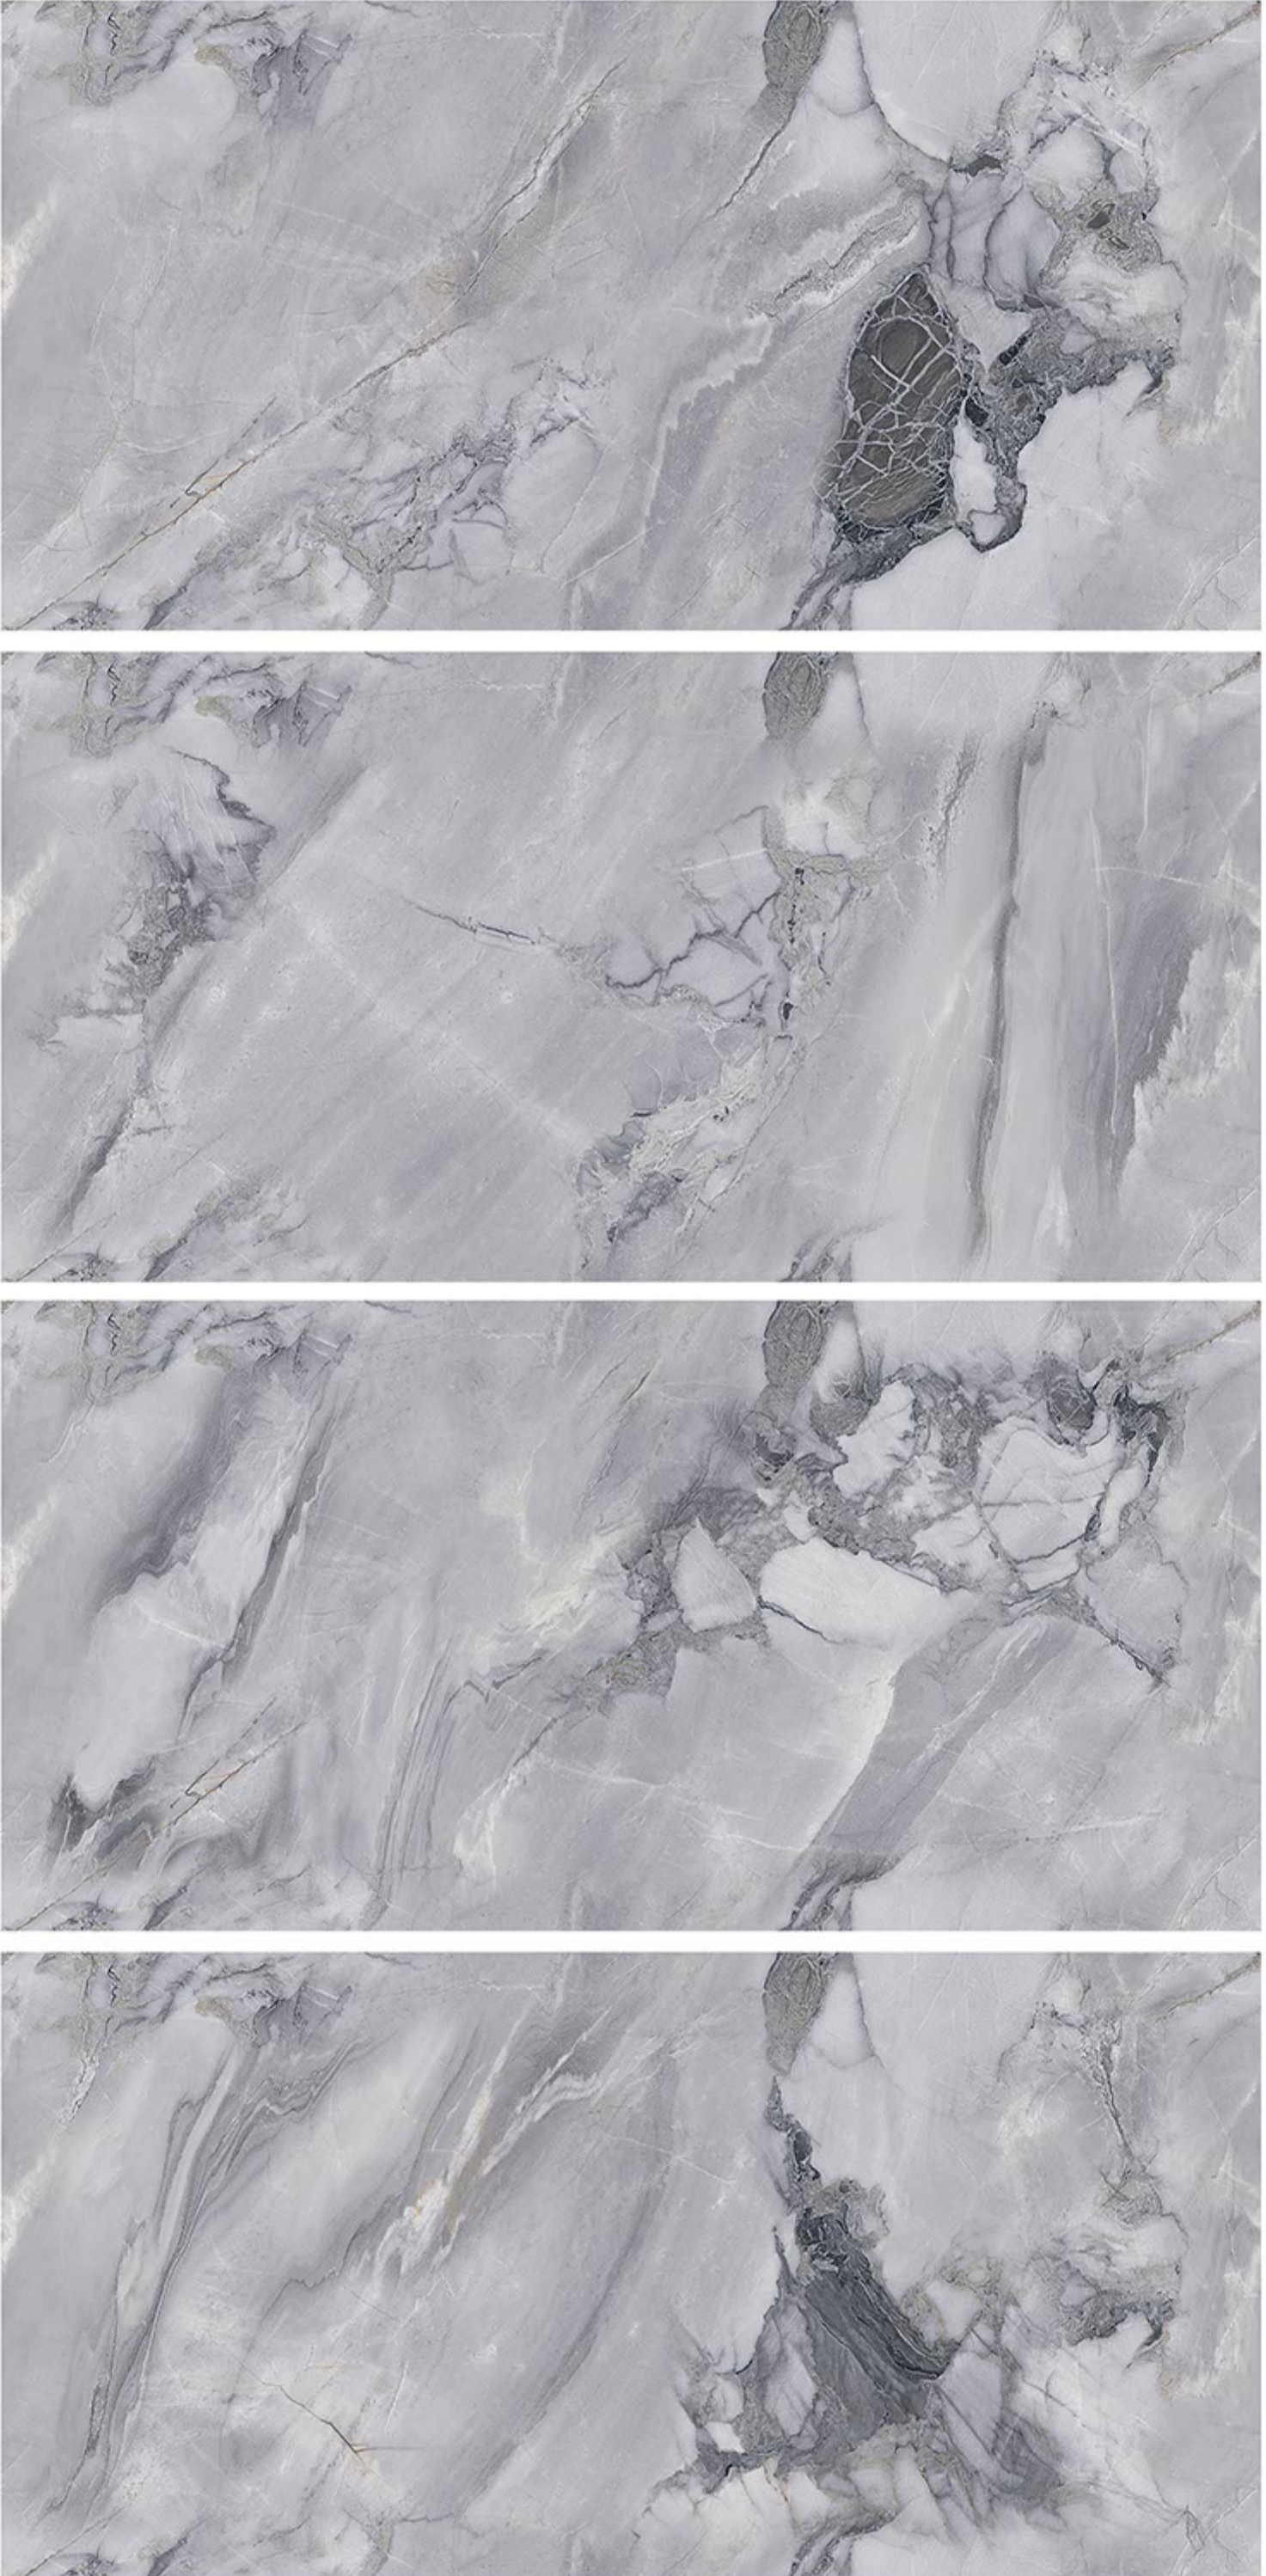

300x600mm

Fill your
Space With delightful **creations**

DESIGN CODE - **1120_MARBLE**

experience the
new way

GLOSSY

300x600mm

Fill your
Space With delightful **creations**

DESIGN CODE - **1121_MARBLE**