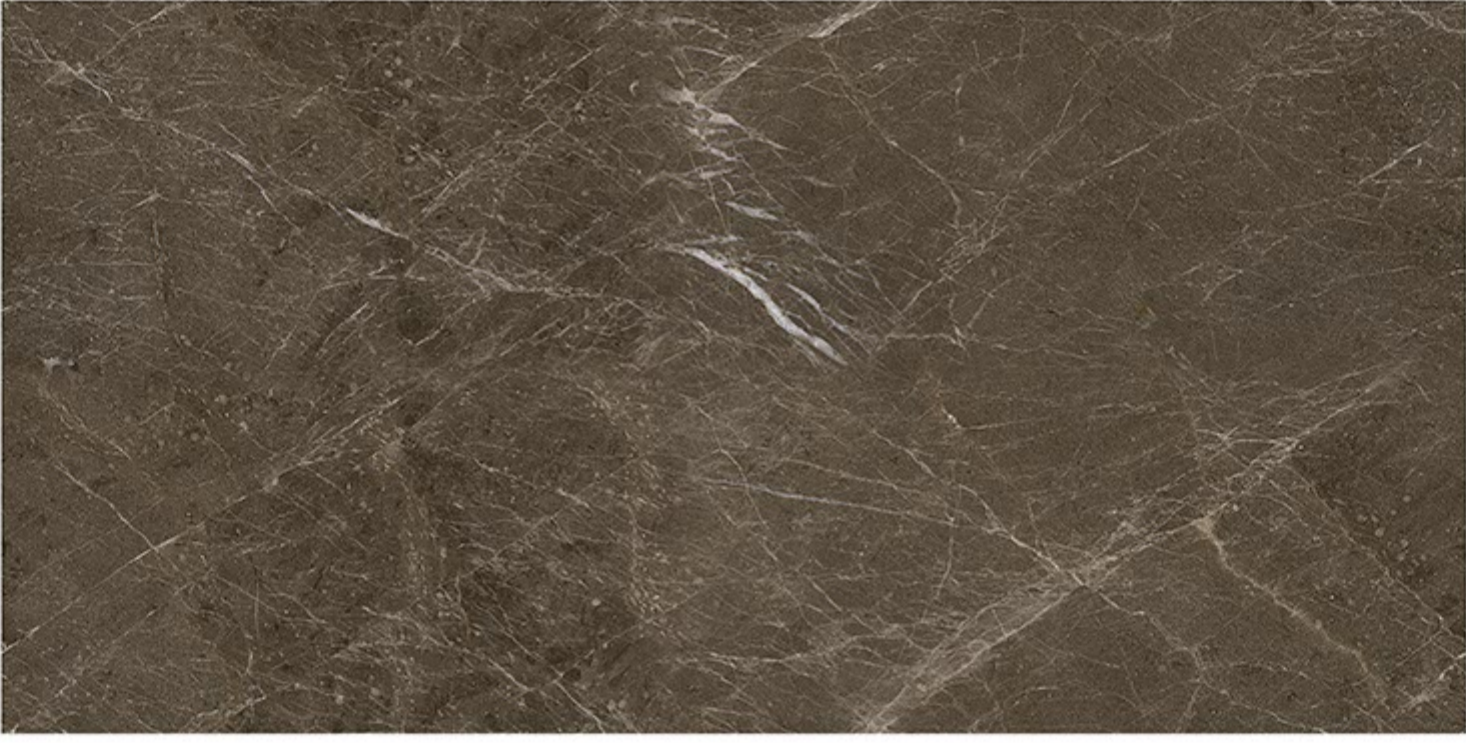

GLOSSY

300x600mm

Fill your
Space With delightful **creations**